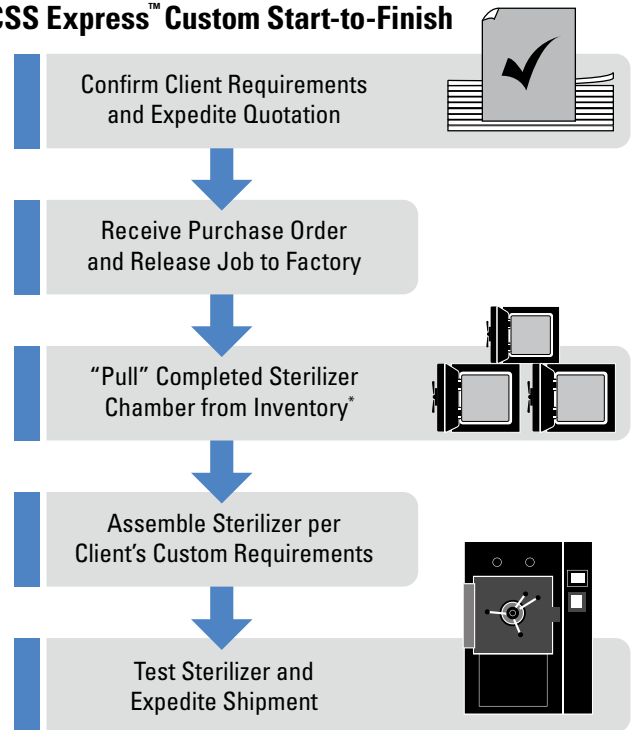

CSS Express™ Custom Start-to-Finish

* Exclusive to CSS Express™ Custom Program

Getting Started

To take advantage of the Consolidated CSS Express™ Custom 30-Day Delivery Program call your Consolidated Sales Representative or contact us by email, phone or fax today.